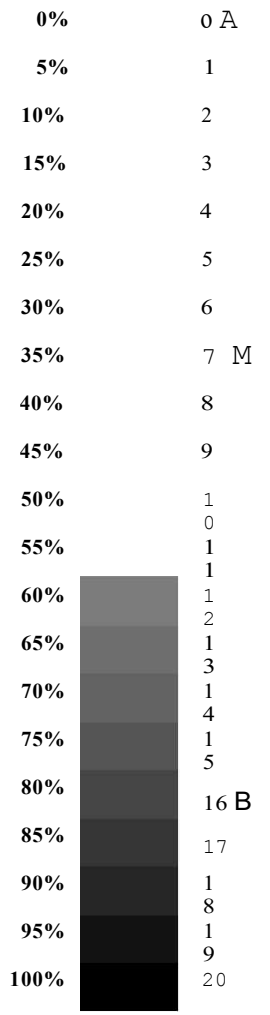

CMYK and RGB Colors ^{1.}

Grayscale

SWOP Colors

C 100%	C 75%	C 50%	C 25%
M 100%	M 63%	M 39%	M 16%
Y 100%	Y 63%	Y 39%	Y 16%
K 75%	K 75%	K 50%	K 25%

Resolution Test

These resolution patches are composed of four lines each of 0.25pt, 0.50pt, 0.75pt, 1.0pt, and 2.0pt in every possible 45° orientation.