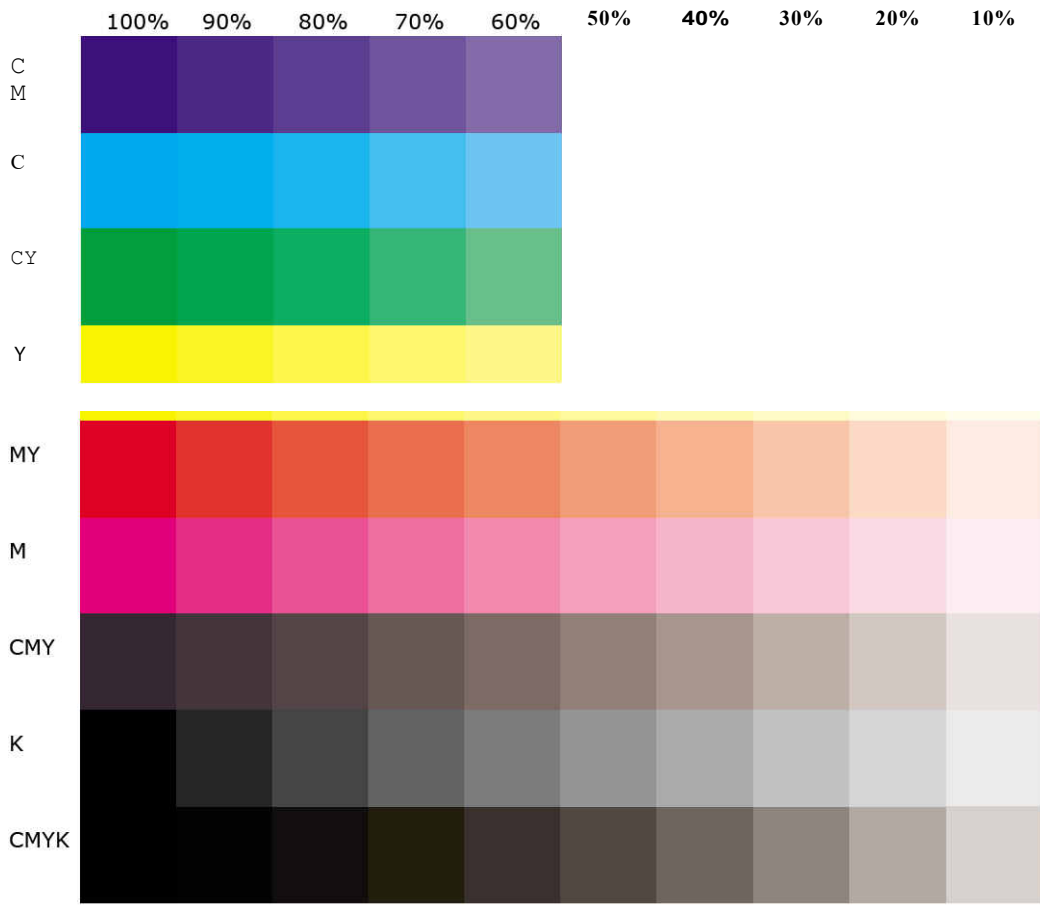

CMYK and RGB Colors ^{1.}

Grayscale

SWOP Colors

C 100%	C 75%	C 50%	C 25%
M 100%	M 63%	M 39%	M 16%
Y 100%	Y 63%	Y 39%	Y 16%
K 75%	K 75%	K 50%	K 25%

Resolution Test

These resolution patches are composed of four lines each of 0.25pt, 0.50pt, 0.75pt, 1.0pt, and 2.0pt in every possible 45° orientation.