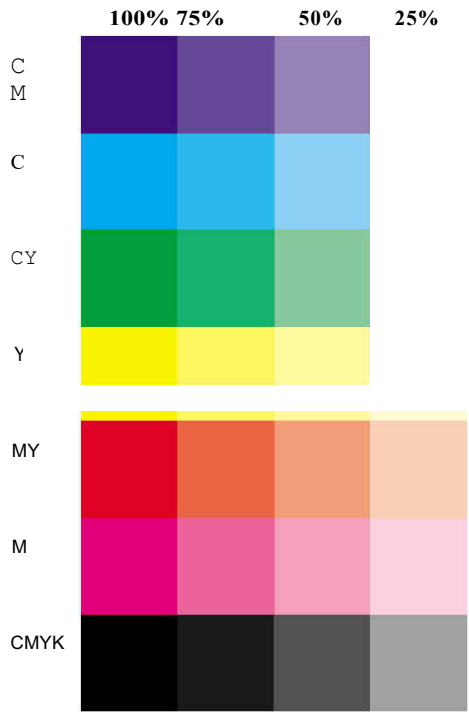

CMYK and RGB Colors ^{1.}

Grayscale

SWOP Colors

C 100%	C 75%	C 50%	C 25%
M 100%	M 63%	M 39%	M 16%
Y 100%	Y 63%	Y 39%	Y 16%
K 75%	K 75%	K 50%	K 25%

Resolution Test

These resolution patches are composed of four lines each of 0.25pt, 0.50pt, 0.75pt, 1.0pt, and 2.0pt in every possible 45° orientation.