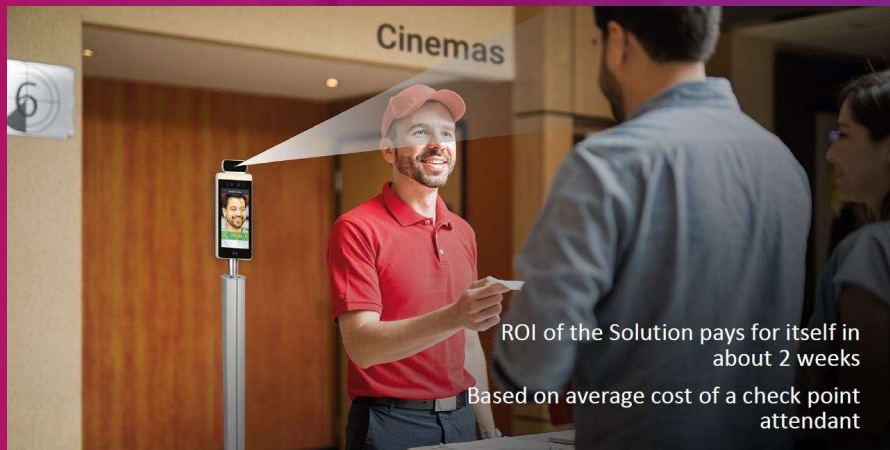

More Options Equals a Better Return on Investment

Example of Uses

ROI