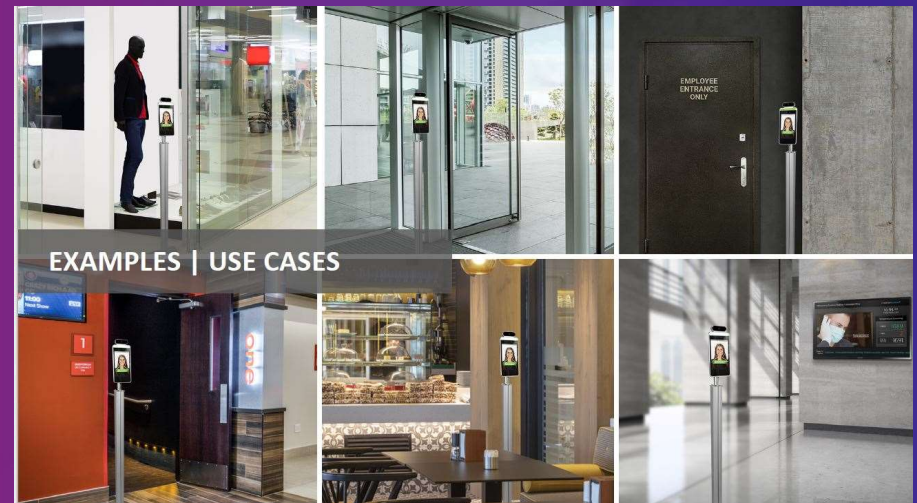

More Options Equals a Better Return on Investment

Example of Uses

ROI